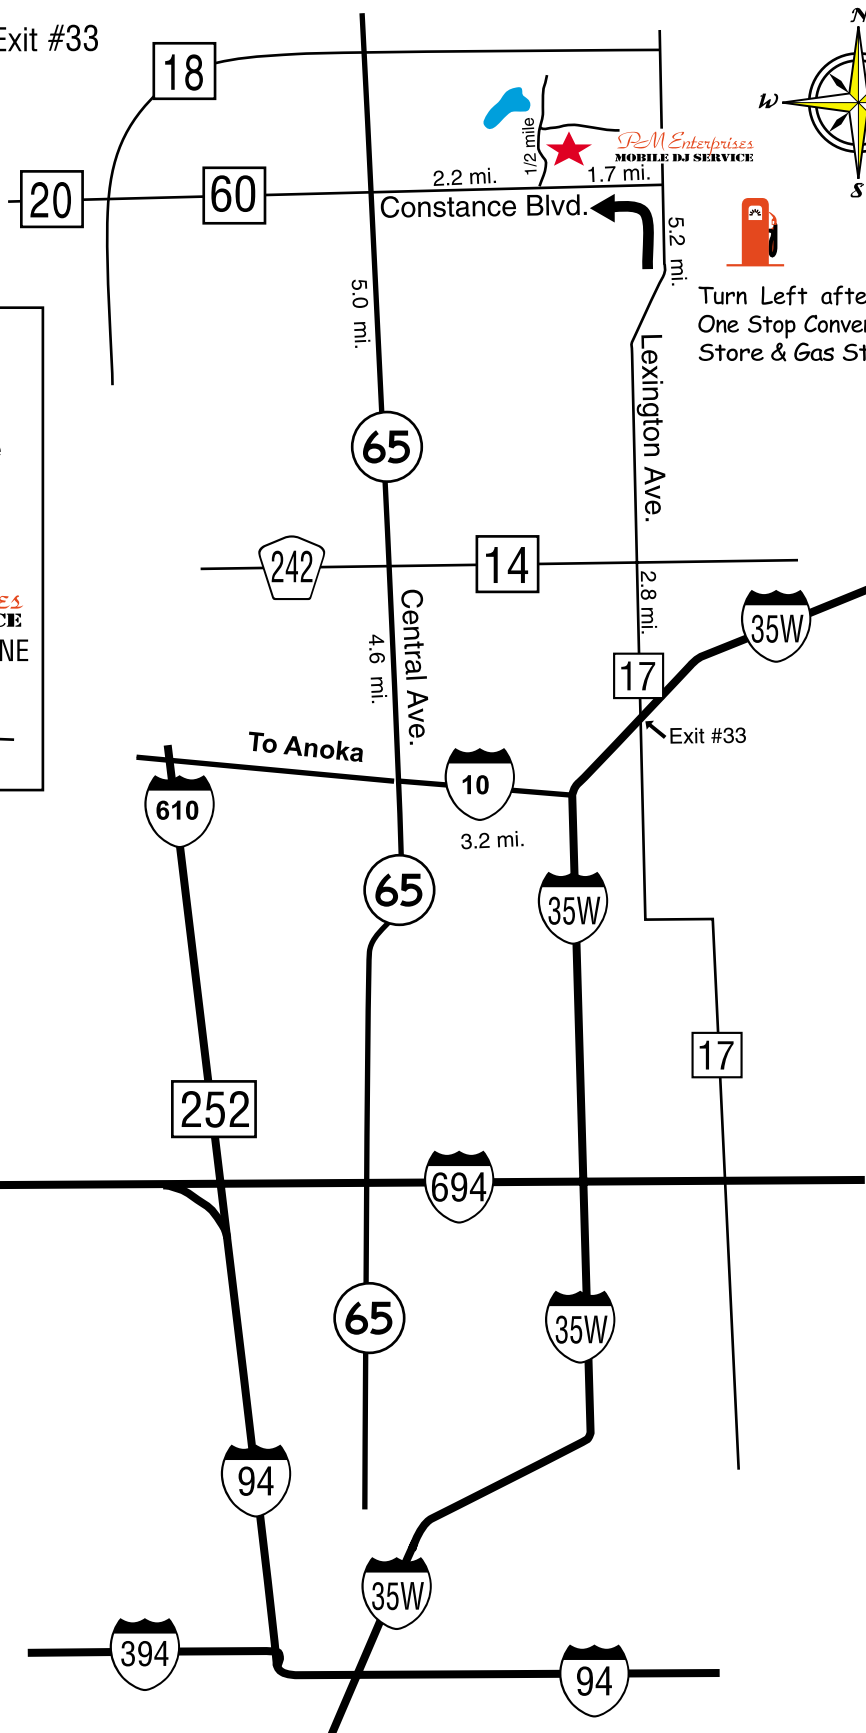

P&M Enterprises MOBILE DJ SERVICE

Just 10 minutes
North of 35W and Lexington Ave Exit #33

763-434-2232

Turn Left after the
One Stop Convenience
Store & Gas Station