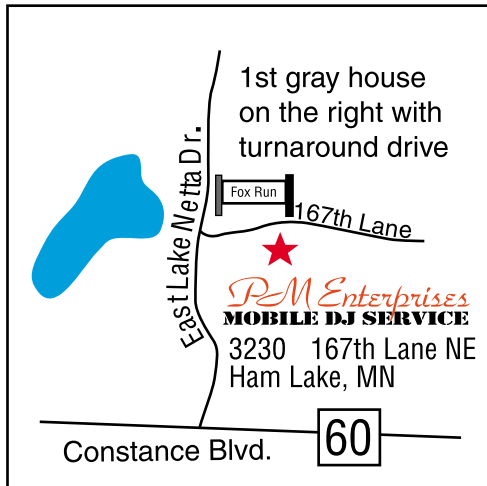

P&M Enterprises MOBILE DJ SERVICE

Just 10 minutes
North of 35W and Lexington Ave Exit #33

763-434-2232

Turn Left after the
One Stop Convenience
Store & Gas Station